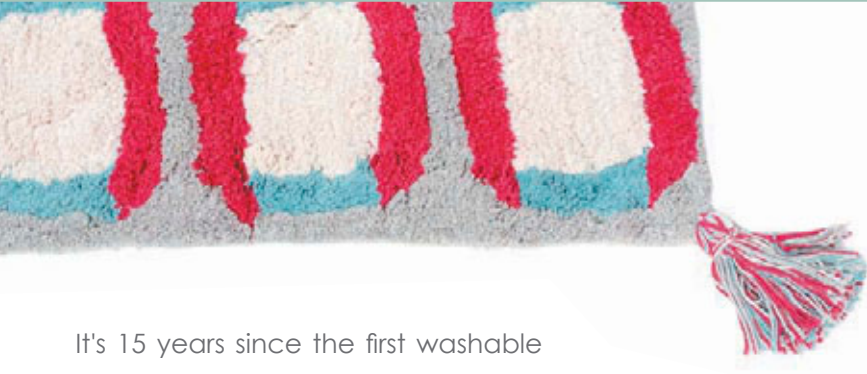

INDIAN BAG | 15th Anniversary

15 YEARS
WASHING
RUGS

It's 15 years since the first washable rug designed by Lorena Canals and we want to celebrate it by creating a special collection, which has been inspired by a bag, handmade by Indian artisans.